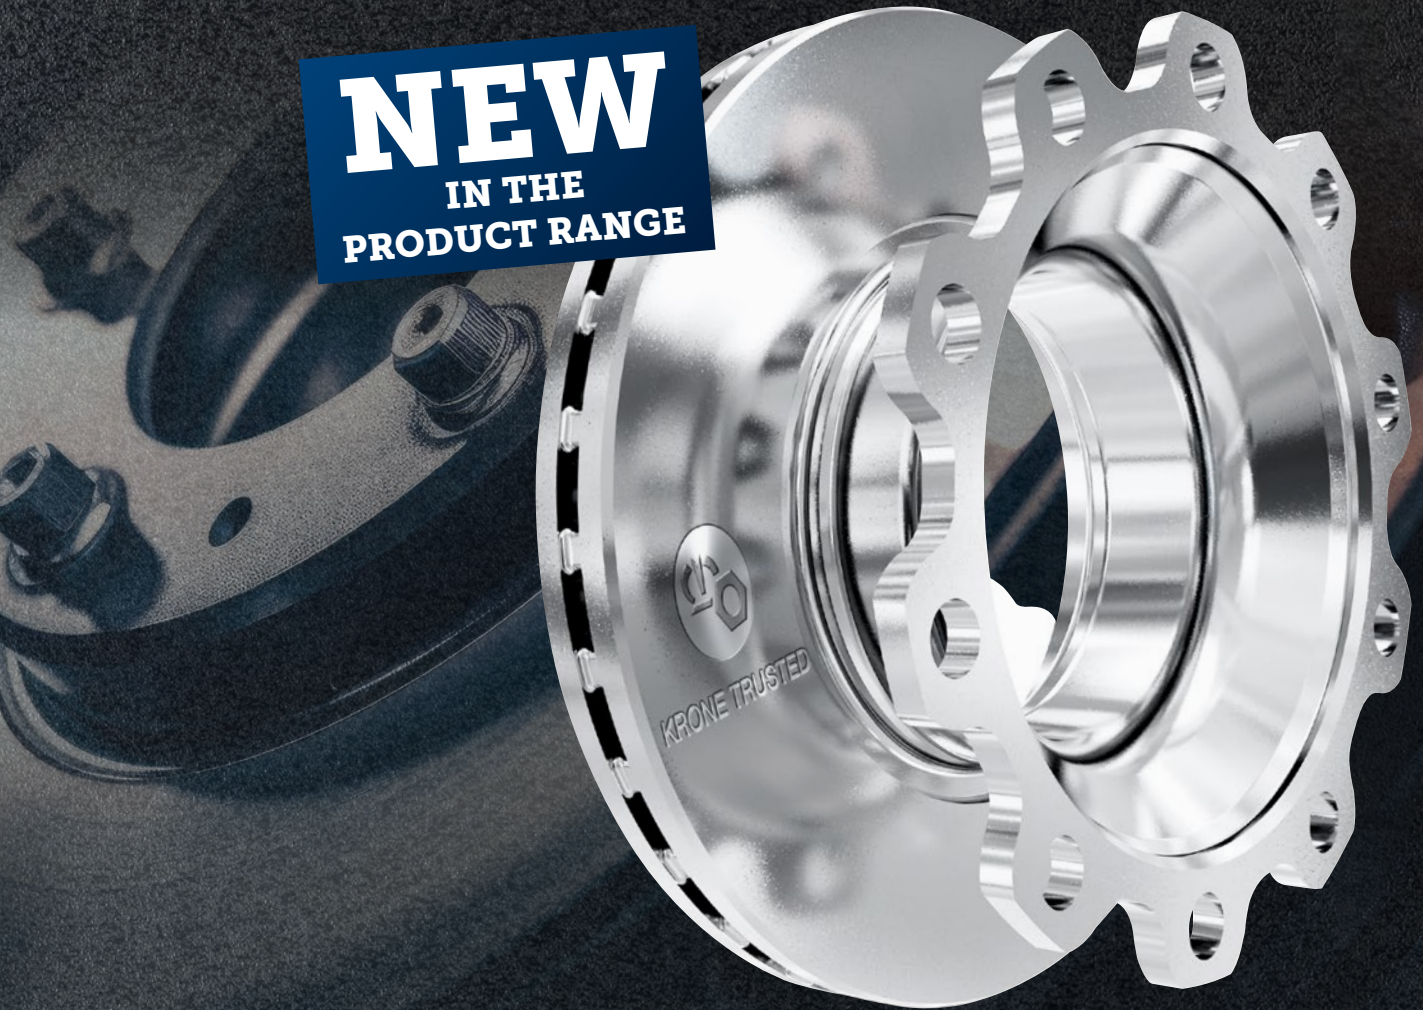

KRONE TRUSTED

BRAKE DISCS FOR TRUCK & TRAILER.

NEW
IN THE
PRODUCT RANGE

MAXIMUM SAFETY, MINIMUM BRAKING DISTANCE.

Discover our high-performance brake discs for trucks and trailers! Our new innovative braking systems are really raising the bar in terms of reliability and braking performance. With premium materials and state-of-the-art technology, you can rest assured that you will always keep full control of your vehicle.